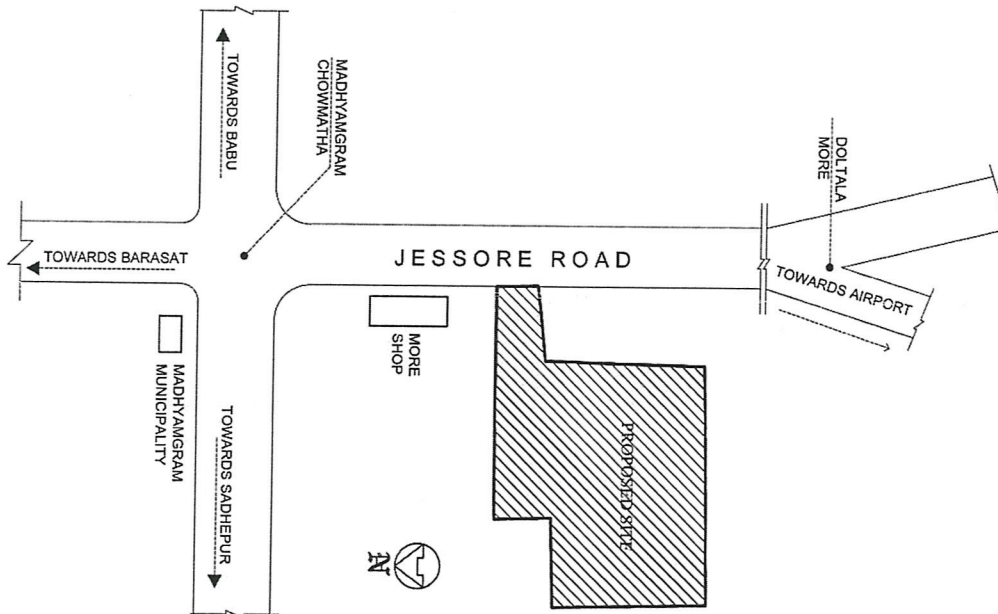

Ref No. ....

Date. ....

To

The Authority

WBRERA

Kolkata, West Bengal

Sir,

Location Map of Bhawani Bandhan Developed by Rajlakshmi Marketing Pvt. Ltd.

Longitude: 88.46394

Latitude: 22.69112

Place: Kolkata

Date: 11.03.2023

**Sankha Subhra Gangopadhyay**  
B. Arch (Cal), PGDM  
CA Registration Number  
CA/084/08224